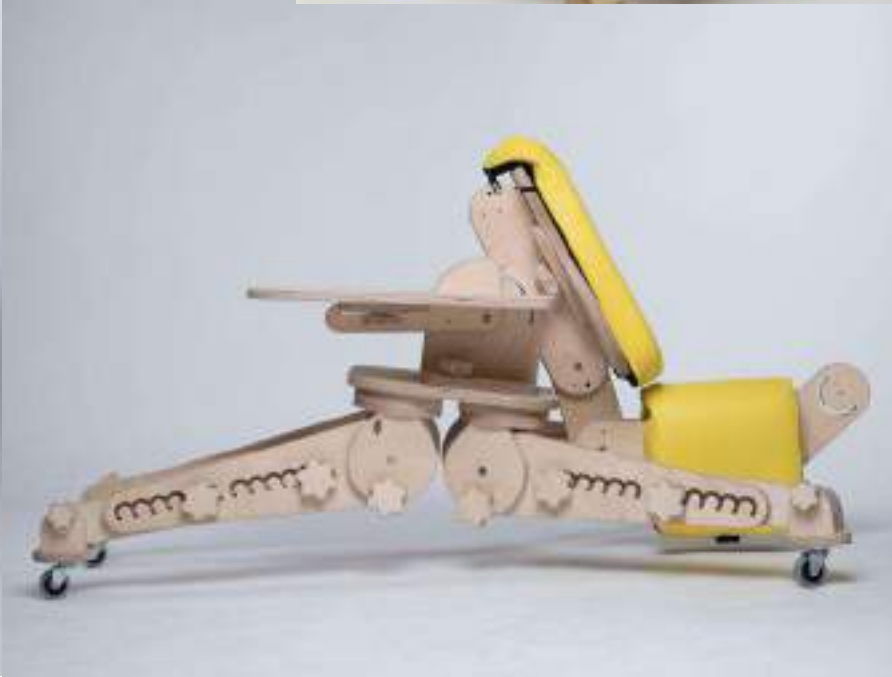

Produktu līnija – SOLIS PA SOLIM

REHACARE 2018

KK ORIGINAL DESIGN

**DÜSSELDORF
26-29 SEP 2018**

**VISIT US
Hall 4, Stand E53**

REHACARE[®]
INTERNATIONAL

Fun, stimulating and attractive! Our products are encouraging children to independently work and train at home.

hemma

A young boy with short brown hair is lying on his stomach on a yellow cushioned board with wheels. He is wearing a light blue long-sleeved shirt and dark blue pants. He is smiling broadly, showing his teeth. The board is on a light-colored floor. The background is a plain, light-colored wall.